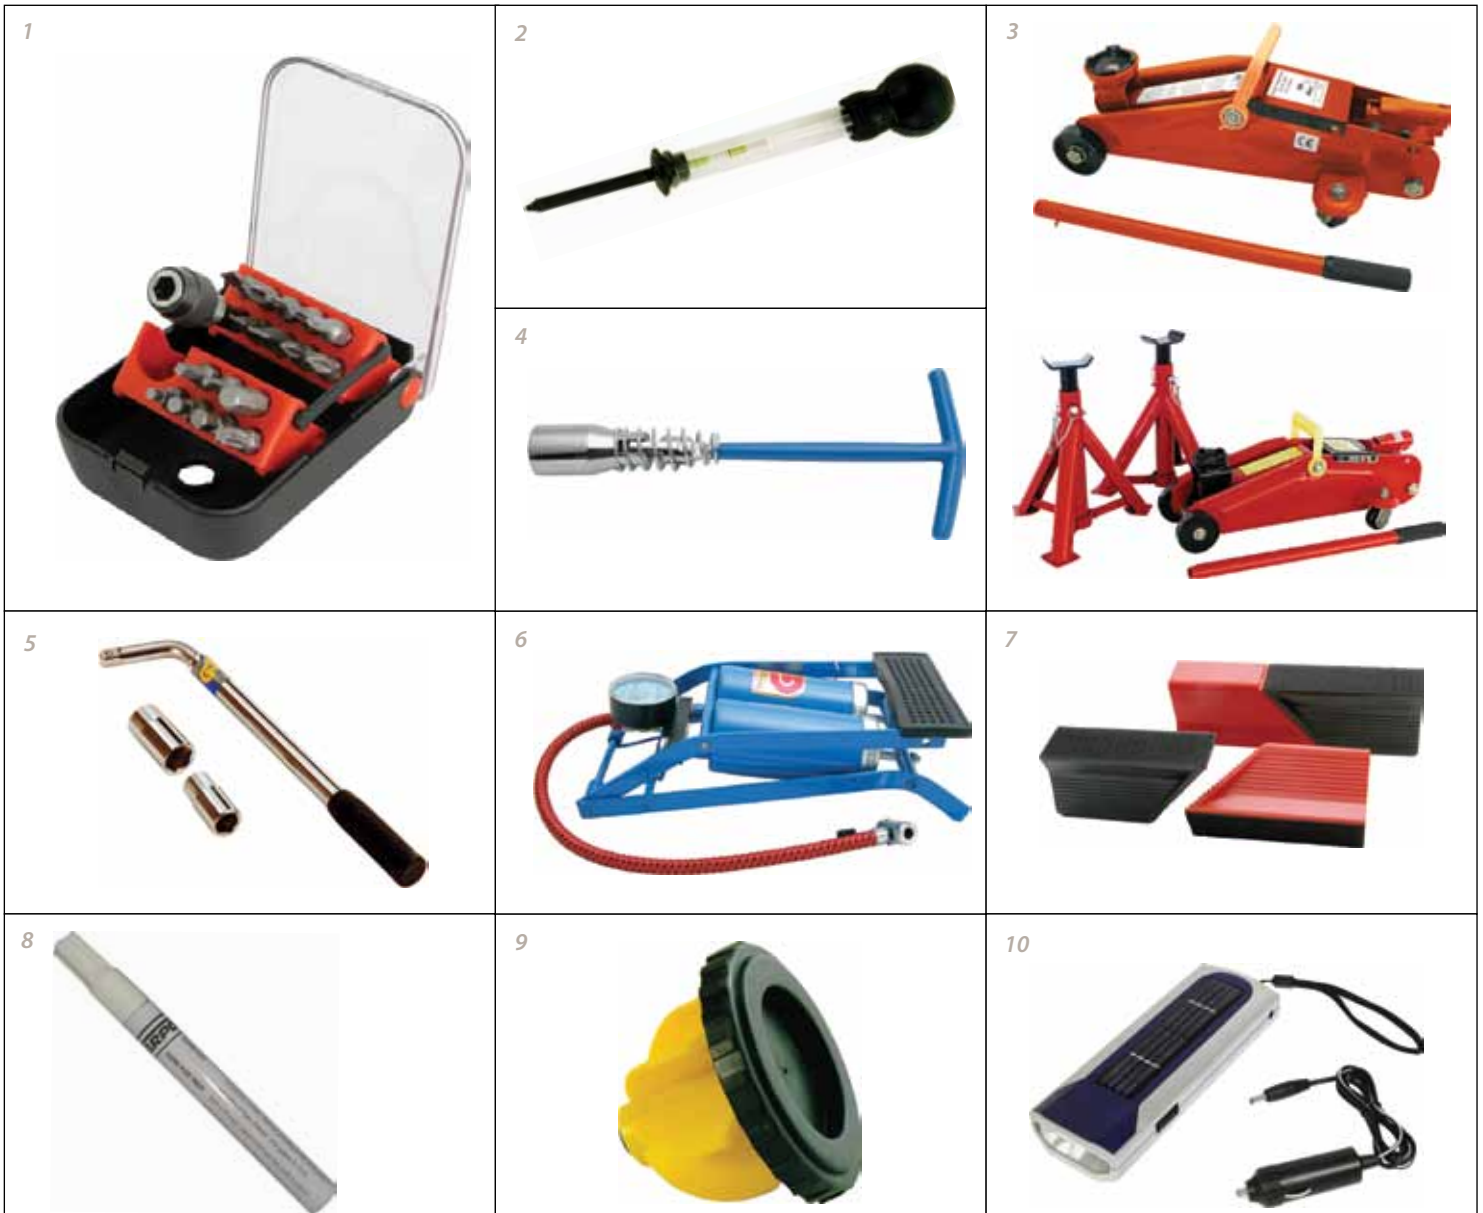

- 1- 0641052 Bitset 17 pcs
- 2- 0677712 Antifreeze tester tubemodel
- 0677715 Hydrometer tubemodel
- 3- 0677808 Garage jack 2000 kg
- 0677815 Trolley jack
- 4- 0678012 Spark-plug spanner combination 16/21mm
- 5- 0678013 Wheel rim wrench 17/19/21/23
- 6- 0678329 Tyre-pump double barrel
- 7- 0910044 Luggage stop 4 pcs
- 8- 1712102 Tyre paint pen
- 9- 1923201 Universal petrol cap
- 10- 6036011 Solar-led light rechargeable