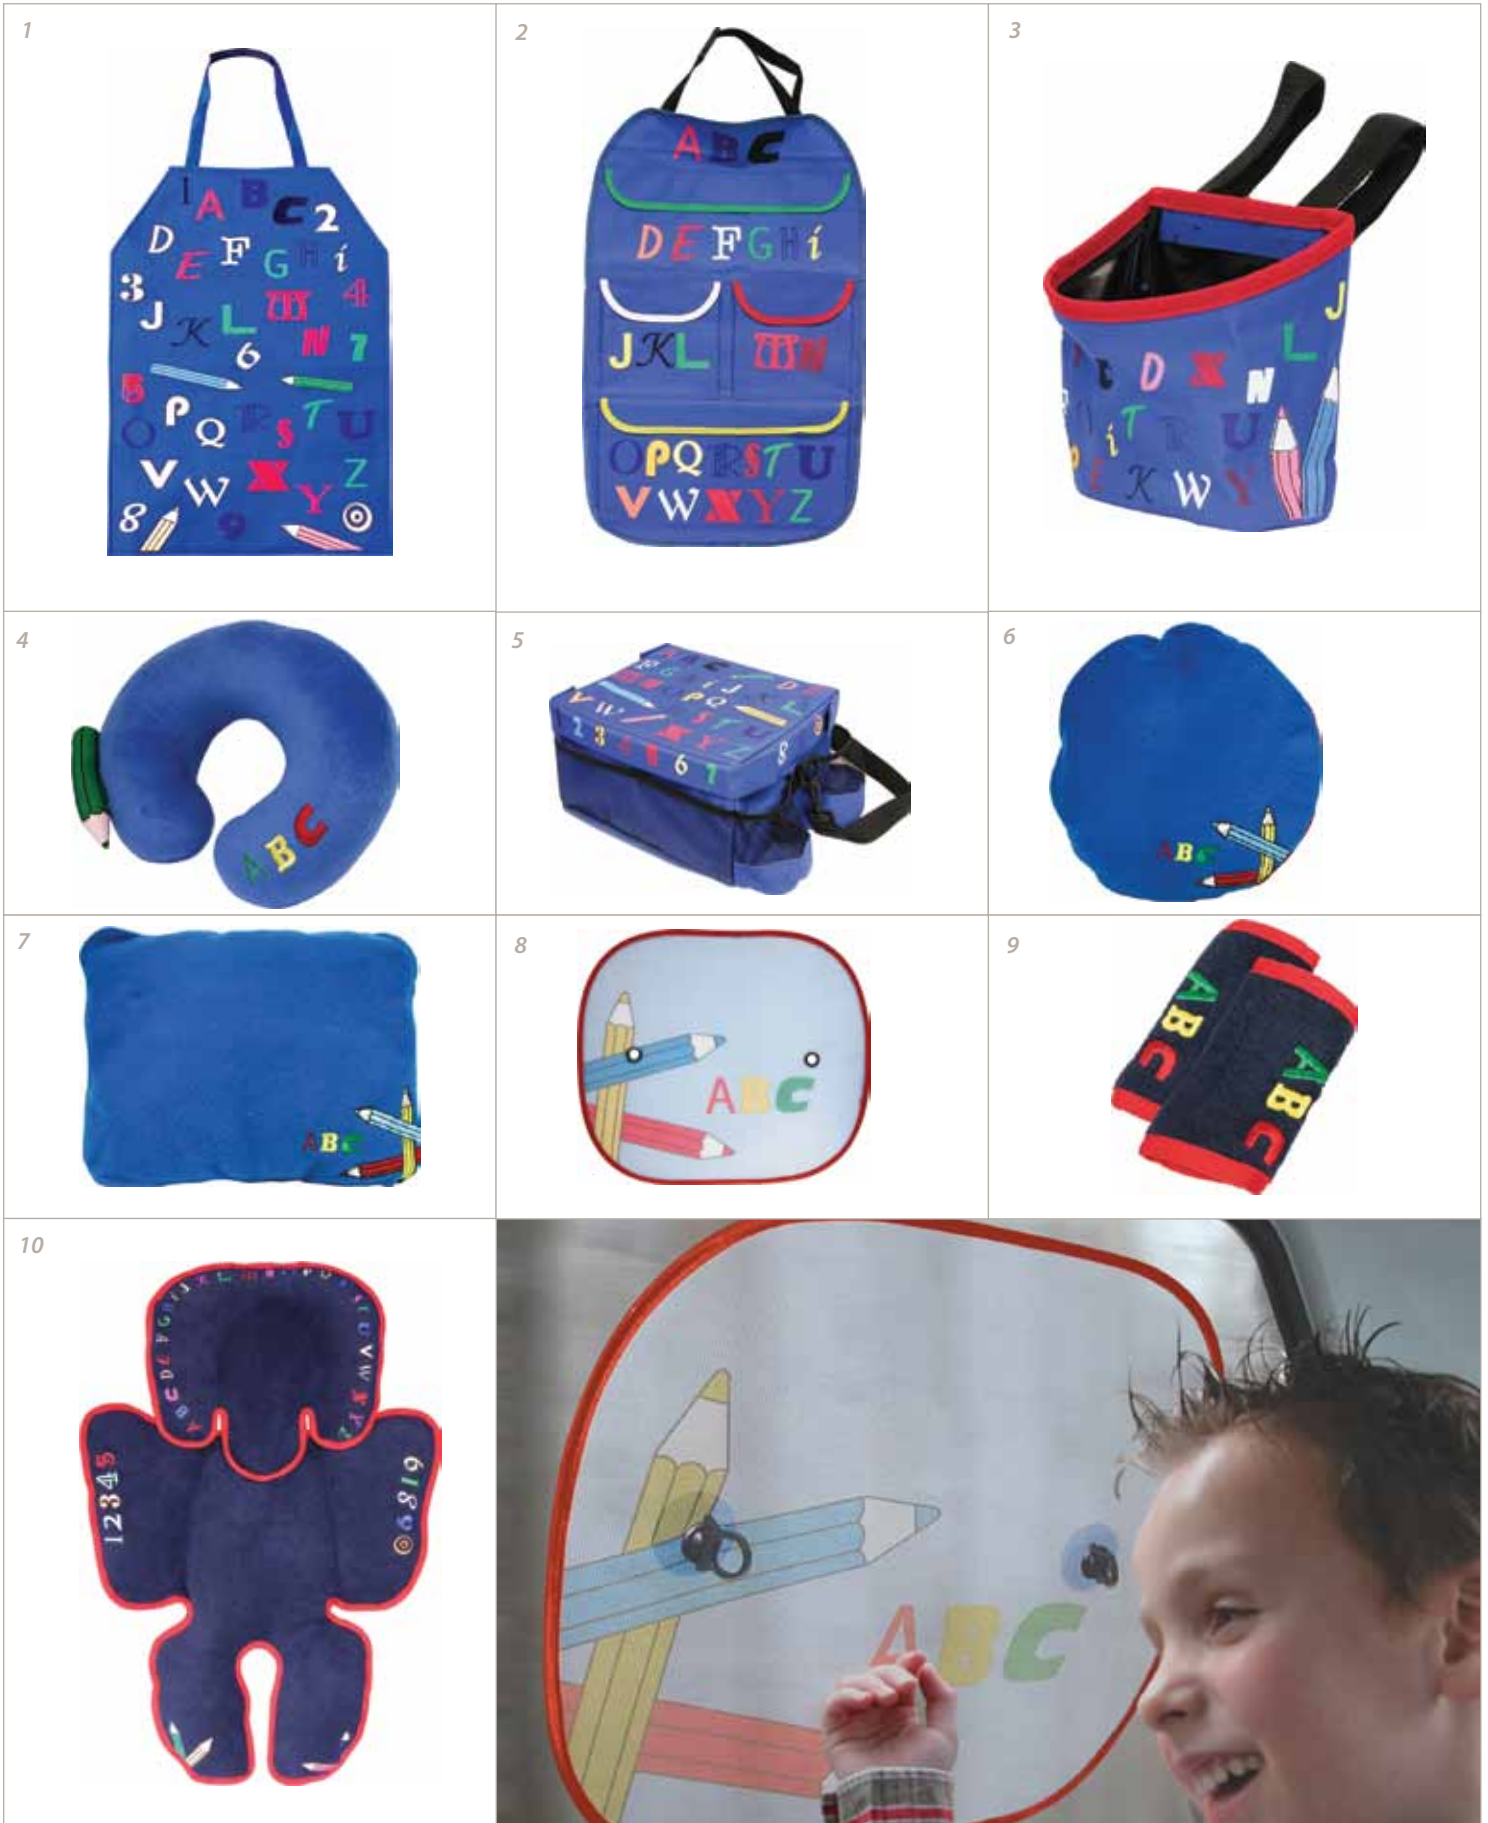

- 1- 0523211 Protector
- 2- 0523218 Organiser
- 3- 0523220 Storage bag child
- 4- 0523223 Neck pillow
- 5- 0523227 Multi bag
- 6- 0523261 Fleece blanket
- 7- 0523263 Cushion seat belt
- 8- 0523265 Sunshade
- 9- 1410091 Seat belt cover
- 10- 1420851 Seat cushion